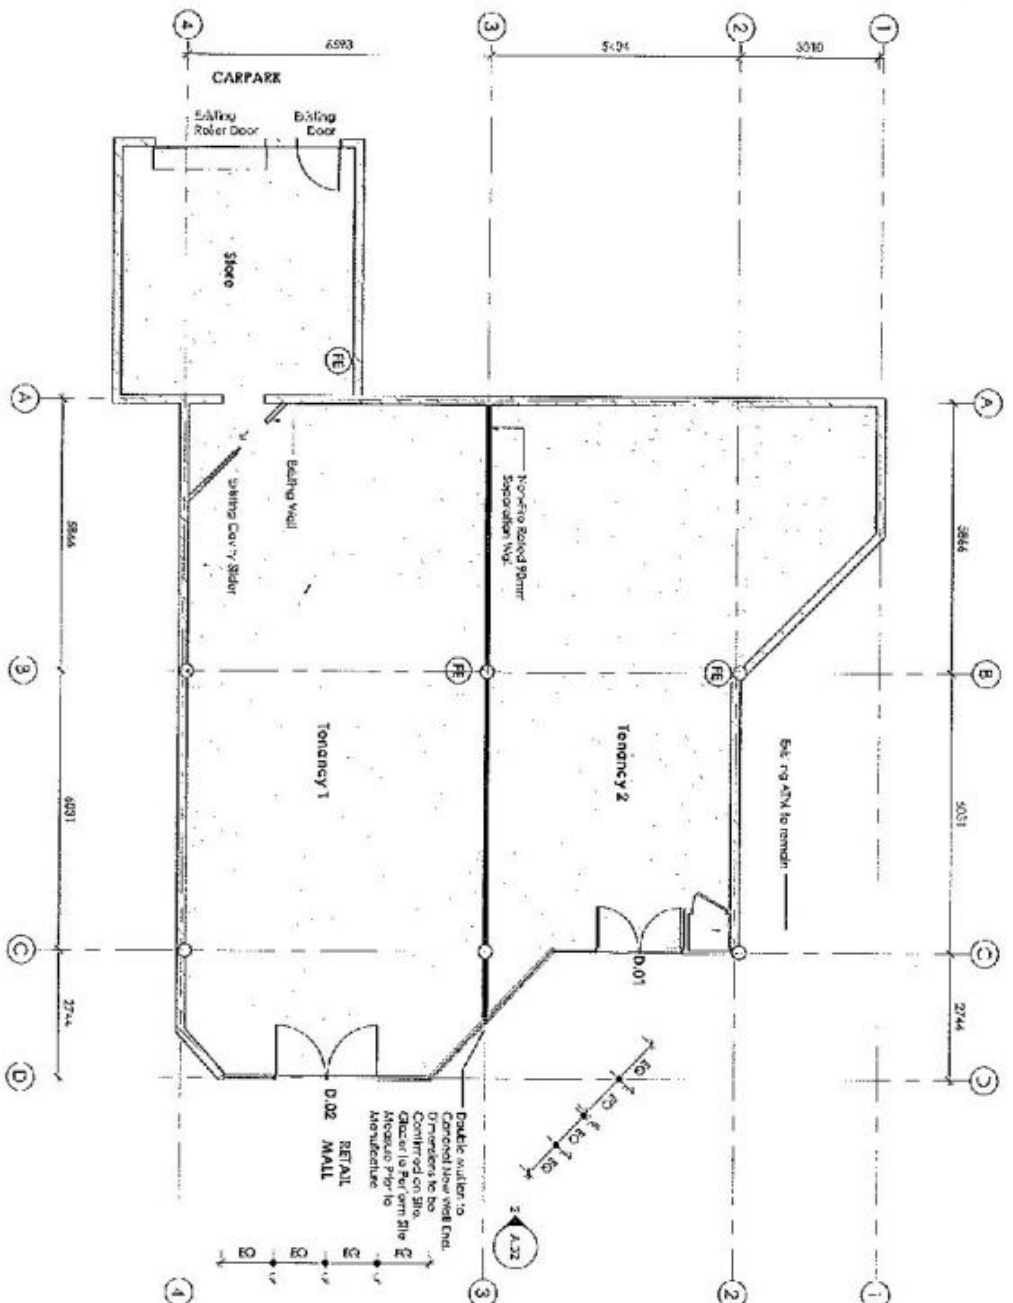

FLOOR PLAN

Scale 1:100

BUILDING APPROVAL

DOOR SCHEDULE

Scale 1:100