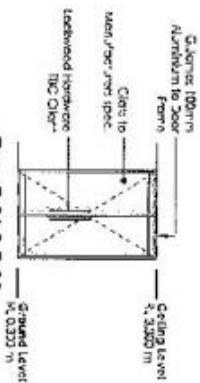

Level	Mark	Height	Width	Comments
Ground Level	D.01 & D.02	2000	2 x 1000	Aluminium Composite Panel 2.0mm Thick

Room	Area (sqm)	Volume (cu m)
Tenancy 1	124.4	13.4
Tenancy 2	80.5	8.5
Ground Level	204.8	22.0

1. All quantities are in accordance with the Building Code of Australia and the relevant standards. The contractor is responsible for providing the necessary materials and labor for the construction of the building. The architect is not responsible for the construction of the building.

Zest
BUILDING SERVICES

Sanctions Coord
180 221 1111
180 221 1111
180 221 1111
180 221 1111